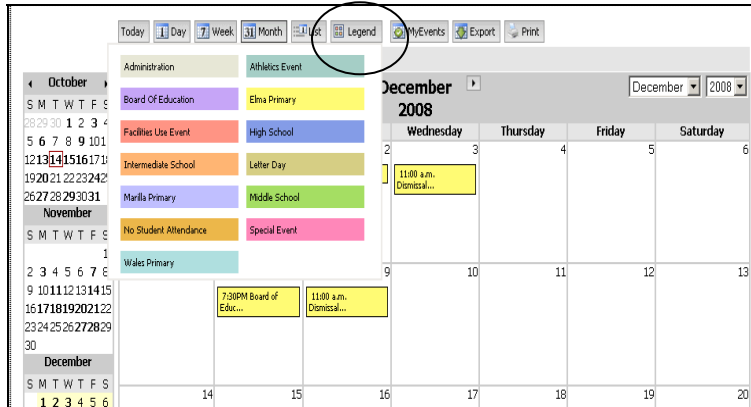

WEB SITE CALENDAR INSTRUCTIONS

Use filters to view a particular school or all school events. You can perform this function by going to the District home page calendar or any of the school calendars.

LEGEND

- Hover (place pointer) over Legend to view Event Categories.

Note: Begin by selecting all categories under the *Site & Subsite Filters* and *Category Filters* tabs when using filters to view calendars.