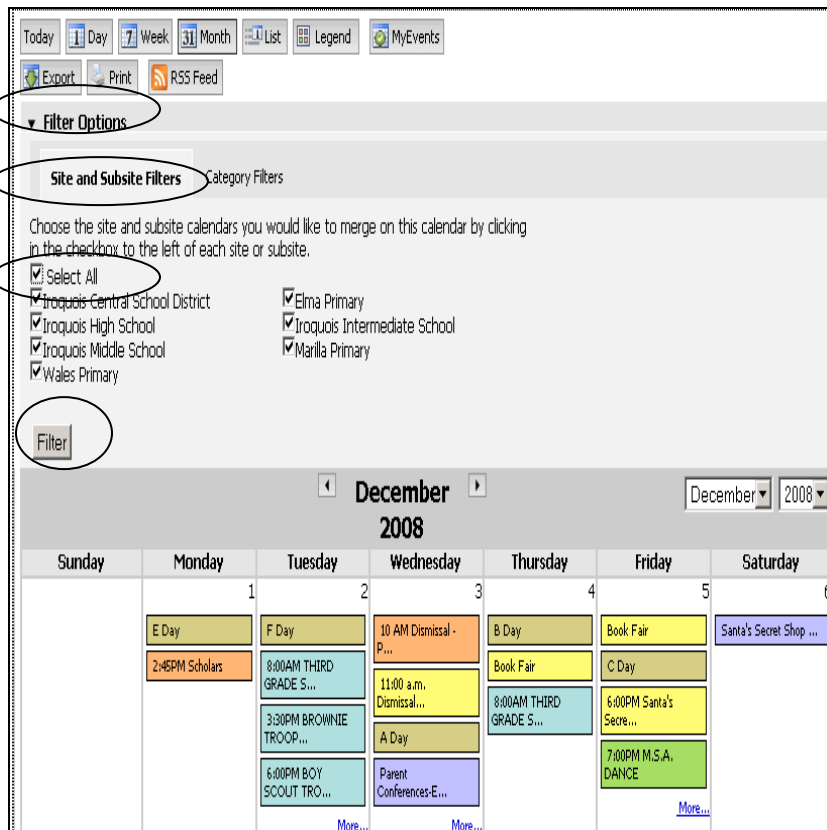

FILTERING – VIEW DISTRICT AND ALL SCHOOL CALENDARS

- Select *Filter Options*.
- Click *Site and Subsite Filters*.
- Click *Select All*.
- Click *Filter*.