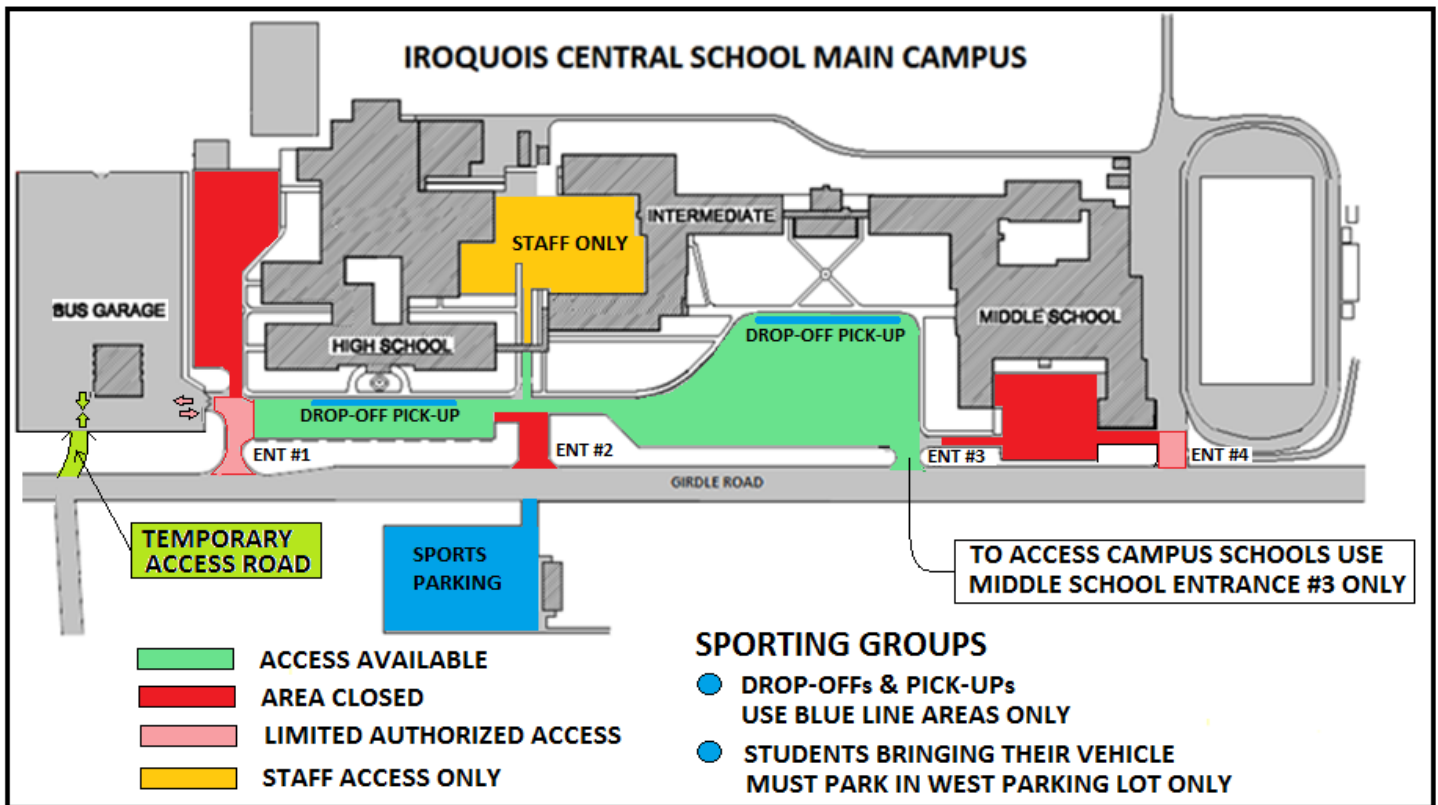

Campus site access as of August 9, 2017

Entrance #1 (Bus garage and HS north parking lot entrance) closed and expected to be reopened on August 23rd

Entrance #2 (Main traffic light entrance) will remain closed and expected to be reopened on August 23rd

Entrance #3 (Middle School entrance) will remain the **only campus entrance and exit route**

Entrance #4 (South track/football field entrance) will remain closed and expected to be reopened on August 23rd

Sport groups accessing Campus and High School building

Sport student drop-offs /pick-ups (as indicated in the above illustration) at the two blue lined areas in front of the MS walkway near flagpole and/or in front of the HS near flagpole

Sport students bringing vehicles must park across the street in the athletic west parking lot (as indicated in the above illustration) No parking will be permitted on the campus lots.

Due to capital project construction, extreme caution is required.